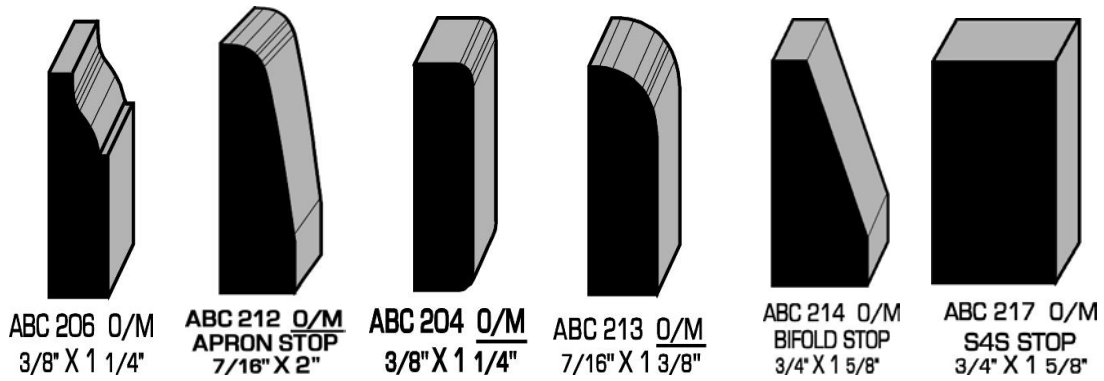

STOPS

MULLIONS

NOTATION KEY

O - OAK
M - MAPLE
P - POPLAR
H - HEMLOCK
PI - PINE
PP - PRIMED
B - BEECH