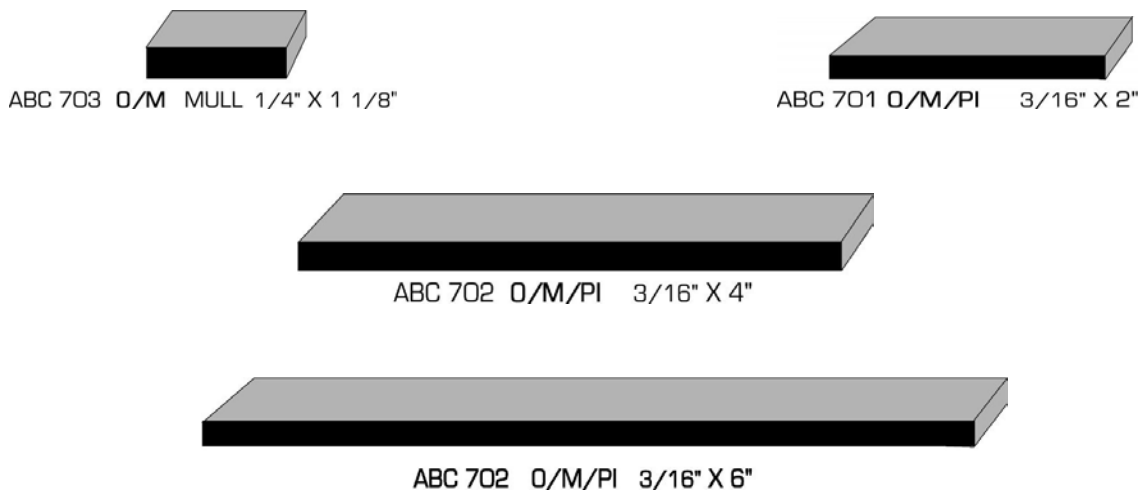

STOPS

MULLIONS

NOTATION KEY

O - OAK
M - MAPLE
P - POPLAR
H - HEMLOCK
PI - PINE
PP - PRIMED
B - BEECH